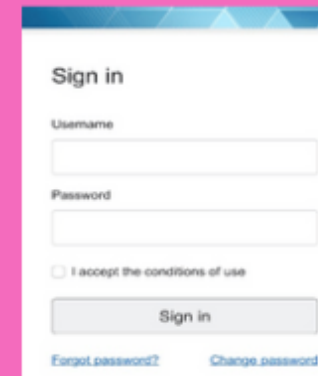

LOST YOUR TIMETABLE AND NEED A NEW ONE?

JUMP ON YOUR PHONE & FOLLOW THE INSTRUCTIONS BELOW TO
DOWNLOAD IT AND SAVE IT TO YOUR PHONE

1

OPEN SAFARI AND GOOGLE "OSLP"

2

CLICK ON THE LINK TO THE SIGN IN
PAGE & SIGN IN USING YOUR EQ ID &
PASSWORD