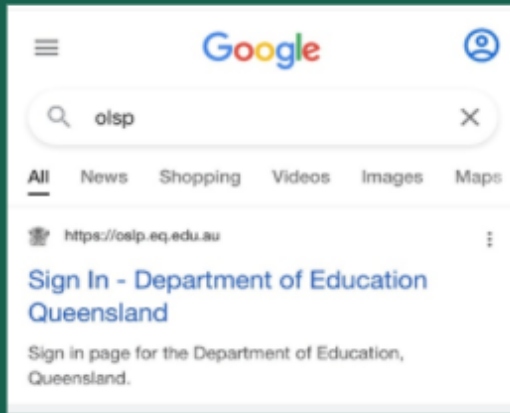

LOST YOUR TIMETABLE AND NEED A NEW ONE?

JUMP ON YOUR PHONE & FOLLOW THE INSTRUCTIONS BELOW TO
DOWNLOAD IT AND SAVE IT TO YOUR PHONE

1

OPEN SAFARI AND GOOGLE "OSLP"

2

CLICK ON THE LINK TO THE SIGN IN
PAGE & SIGN IN USING YOUR EQ ID &
PASSWORD