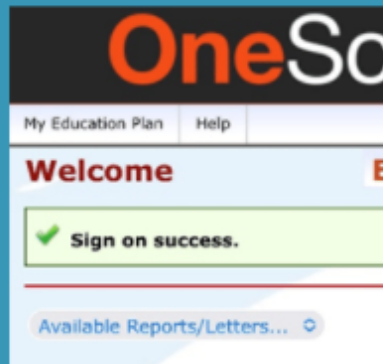

3

CLICK ON THE DROP DOWN BOX
'AVAILABLE REPORTS/LETTERS